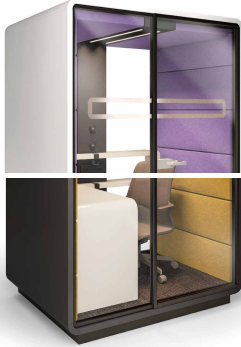

# CARCASS FINISHES

- ABB  
WHITE
- AGC  
COSMOS  
GREY

# INTERIOR FINISHES